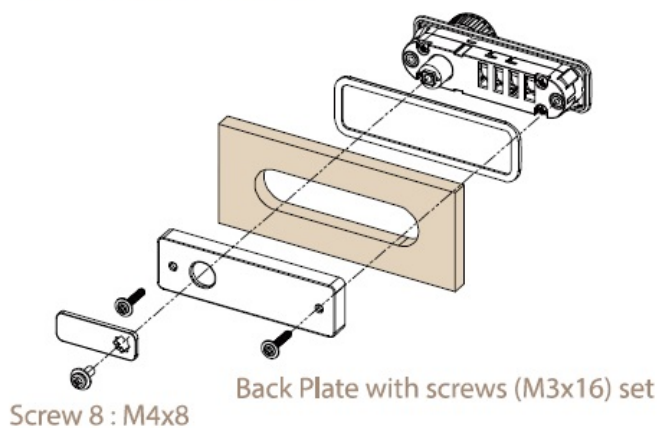

PRODUCT SHEET

Description:

Back Plate, Black Plastic, F/Lock M3001/M3002, F/8-16mm Pa- nels, 2 Screws, Size:90x26x8,8mm, ABS Material, Cutting, Hole: 83 x 20mm

Item number:

14.08.236-0

Units	Box	Carton	HS Code	Barcode
Pcs.			3926300090	 5704866515627

Panel thickness: 8-16mm

drilling template